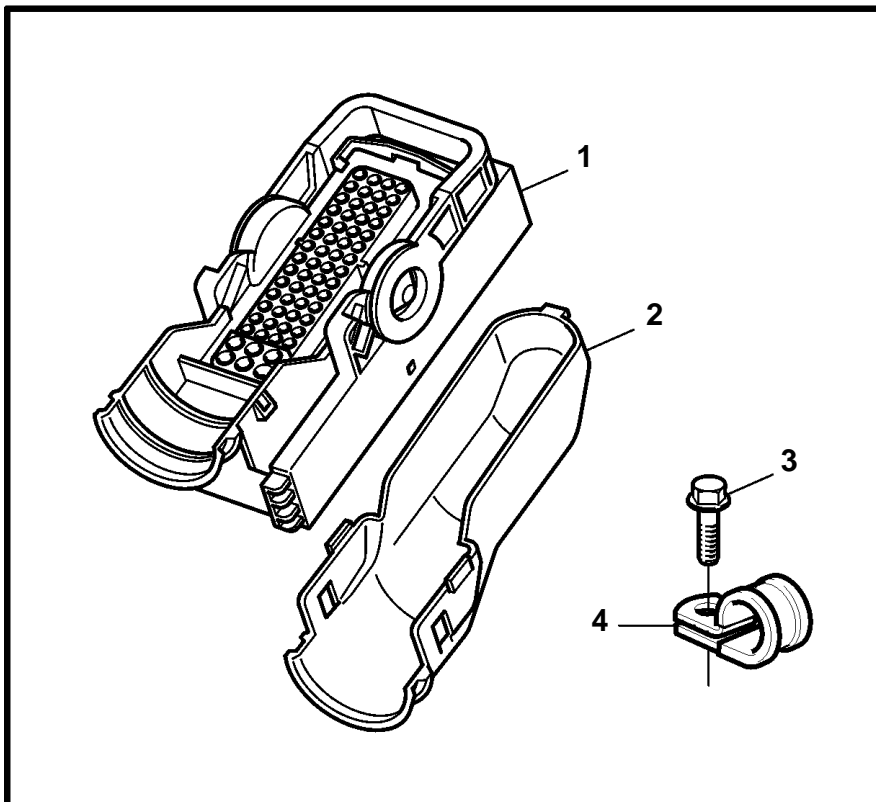

TAD1641VE, TAD1642VE

TAD1641VE, TAD1642VE

REF	PART NO.	QTY	DESCRIPTION	SEE SEC.	NOTES
1	20429842	1	Housing		BLACK
	20429843	1	Housing		GREY
2	20429844	1	Cover		
3	949997	2	Clamp		
4	946440	2	Flange screw		
5	24425461	1	Control unit, eecu, not programmed		
			Bulletin P-28-4-1	P-28-4-1-EN	Control Units for D9 Marine Engines
5	3586269	1	Update, eecu	SO	Warehouse programming. This p/n can not be ordered, but will be used for invoicing.
	3586268	1	Update, eecu	SO	Vodia-programming. This p/n can not be ordered, but will be used for invoicing.
6	3095161	4	Rubber cushion		
7	965180	4	Flange screw		