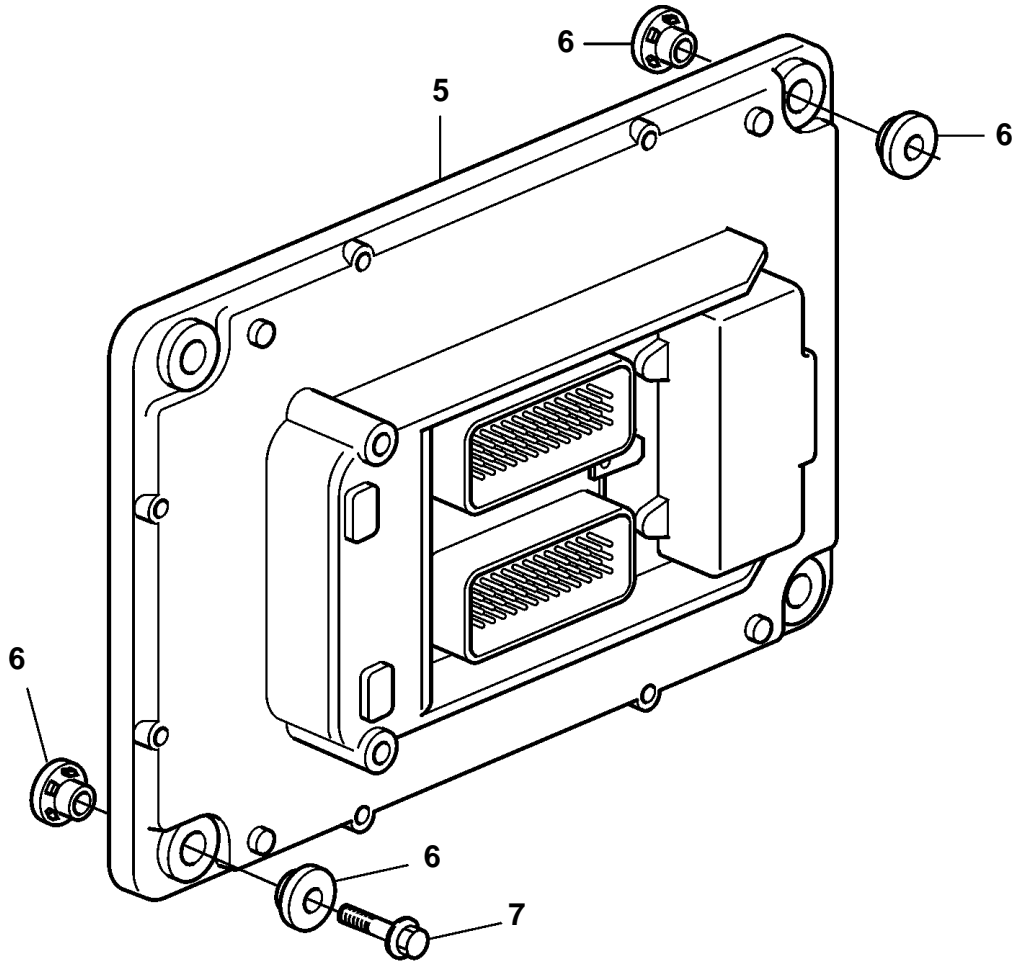

TAD1641VE, TAD1642VE

TAD1641VE, TAD1642VE

REF	PART NO.	QTY	DESCRIPTION	SEE SEC.	NOTES
1	20429842	1	Housing		BLACK
	20429843	1	Housing		GREY
2	20429844	1	Cover		
3	949997	2	Clamp		
4	946440	2	Flange screw		
5	24425461	1	Control unit, eecu, not programmed		
			Bulletin P-28-4-1	P-28-4-1-EN	Control Units for D9 Marine Engines
5	3586269	1	Update, eecu	SO	Warehouse programming. This p/n can not be ordered, but will be used for invoicing.
	3586268	1	Update, eecu	SO	Vodia-programming. This p/n can not be ordered, but will be used for invoicing.
6	3095161	4	Rubber cushion		
7	965180	4	Flange screw		